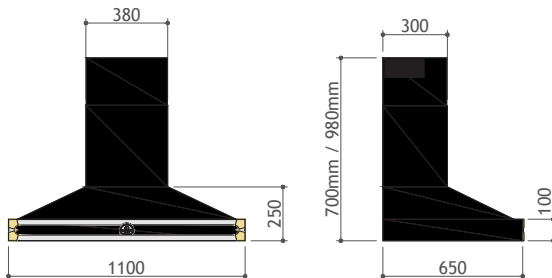

PRICELIST - STANDARD

PRODUCT CODE	COLOUR	TRIM	Retail Price (inc GST)
CornuFé 110 Rangehood			
HS1IN21ET0	Brushed S/Steel	Brushed Nickel corners S/Steel frame	$7,695
HS1IF21ET0	Brushed S/Steel	Polished Brass corners S/Steel frame	
HS1DN21ET0	Dark Navy Blue	Brushed Nickel corners S/Steel frame	
HS1DF21ET0	Dark Navy Blue	Polished Brass corners S/Steel frame	
HS1NN21ET0	Matt Black	Brushed Nickel corners S/Steel frame	
HS1NF21ET0	Matt Black	Polished Brass corners S/Steel frame	
HS1PN21ET0	Paris Blue	Brushed Nickel corners S/Steel frame	
HS1PF21ET0	Paris Blue	Polished Brass corners S/Steel frame	
HS1WN21ET0	Pure White	Brushed Nickel corners S/Steel frame	
HS1WF21ET0	Pure White	Polished Brass corners S/Steel frame	
HS1MN21ET0	Shiny Black	Brushed Nickel corners S/Steel frame	
HS1MF21ET0	Shiny Black	Polished Brass corners S/Steel frame	

Run Out (run out models denoted in red). Check availability prior to placing an order to avoid disappointment.

CornuFé 110 Rangehood