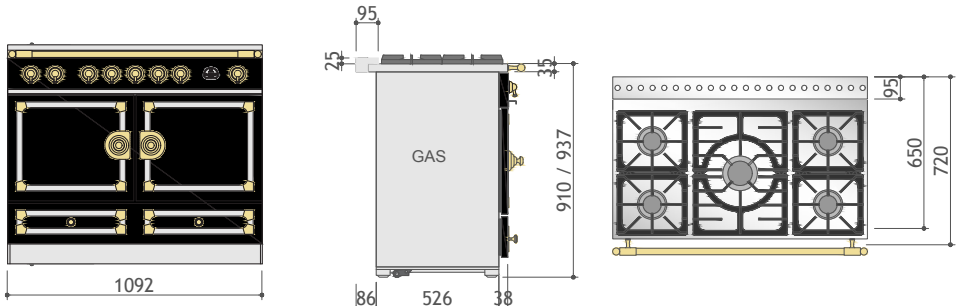

PRICELIST - ÉTOILÉ RANGE

PRODUCT CODE	COLOUR	TRIM	Retail Price (inc GST)
CornuFé 110 Dual Fuel Cooker			
CFE110DFGR/N	Graphite	Brushed Nickel S/Steel	$24,975
CFE110DFGR/BN	Graphite	Polished Brass S/Steel	
CFE110DFGR/C	Graphite	Polished Chrome S/Steel	
CFE110DFMD/N	Morning Dew	Brushed Nickel S/Steel	
CFE110DFMD/BN	Morning Dew	Polished Brass S/Steel	
CFE110DFMD/C	Morning Dew	Polished Chrome S/Steel	
CFE110DFOC/N	Ocean	Brushed Nickel S/Steel	
CFE110DFOC/BN	Ocean	Polished Brass S/Steel	
CFE110DFOC/C	Ocean	Polished Chrome S/Steel	
CFE110DFWS/N	Winter Sky	Brushed Nickel S/Steel	
CFE110DFWS/BN	Winter Sky	Polished Brass S/Steel	
CFE110DFWS/C	Winter Sky	Polished Chrome S/Steel	

The Étoilé range are special order only. Please contact us for availability and lead time.

CornuFé 110 Cooker