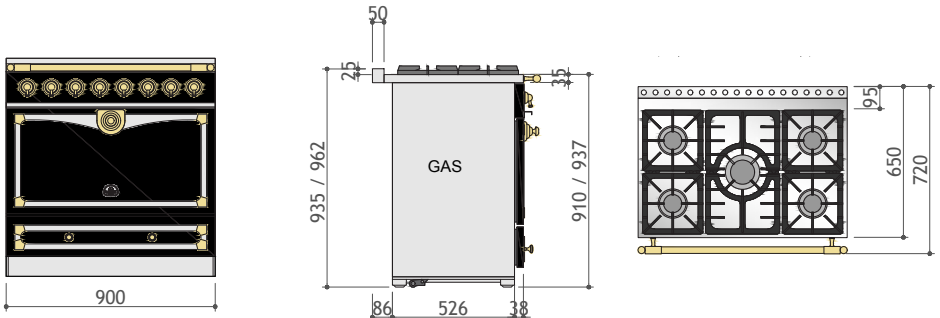

Albertine 90 Cooker