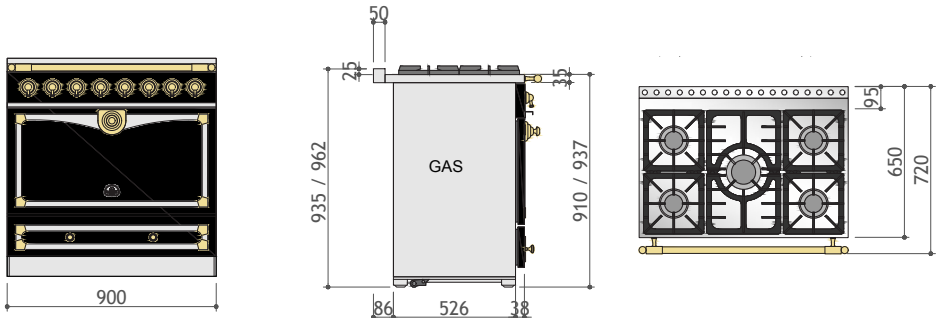

Albertine 90 Cooker