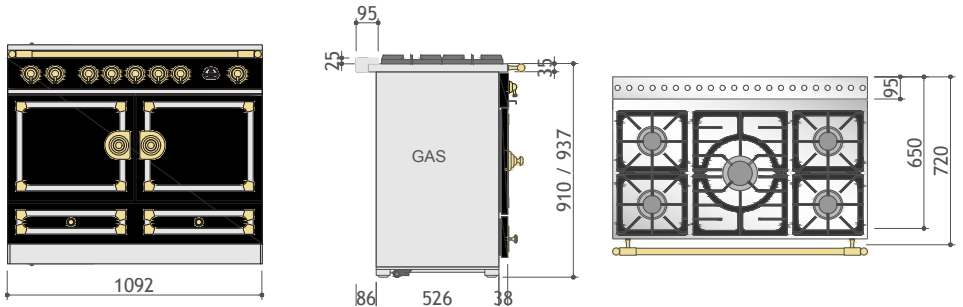

CornuFé 110 Cooker