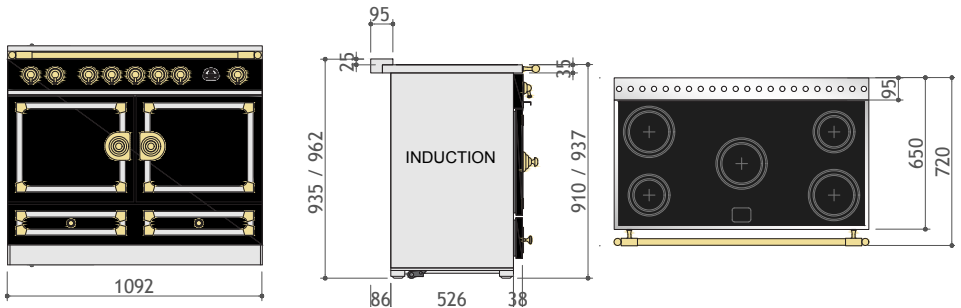

The Étoilé range are special order only. Please contact us for availability and lead time.

CornuFé 110 Cooker

PRICELIST - STANDARD

PRODUCT CODE	COLOUR	TRIM	Retail Price (inc GST)
Albertine 90 Rangehood			
HS9IN21ET0	Brushed S/Steel	Brushed Nickel corners S/Steel frame	\$7,395
HS9IF21ET0	Brushed S/Steel	Polished Brass corners S/Steel frame	
HS9DN21ET0	Dark Navy Blue	Brushed Nickel corners S/Steel frame	
HS9DF21ET0	Dark Navy Blue	Polished Brass corners S/Steel frame	
HS9NN21ET0	Matt Black	Brushed Nickel corners S/Steel frame	
HS9NF21ET0	Matt Black	Polished Brass corners S/Steel frame	
HS9PN21ET0	Paris Blue	Brushed Nickel corners S/Steel frame	
HS9PF21ET0	Paris Blue	Polished Brass corners S/Steel frame	
HS9WN21ET0	Pure White	Brushed Nickel corners S/Steel frame	
HS9WF21ET0	Pure White	Polished Brass corners S/Steel frame	
HS9MN21ET0	Shiny Black	Brushed Nickel corners S/Steel frame	
HS9MF21ET0	Shiny Black	Polished Brass corners S/Steel frame	