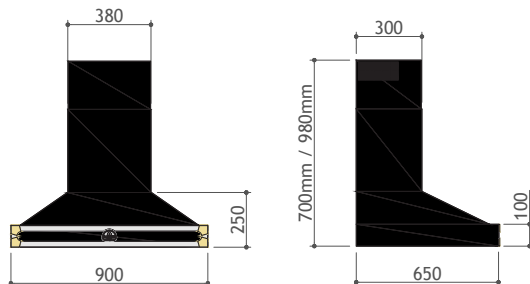

PRICELIST - STANDARD

PRODUCT CODE	COLOUR	TRIM	Retail Price (inc GST)
Albertine 90 Rangehood			
HS9IN21ET0	Brushed S/Steel	Brushed Nickel corners S/Steel frame	$7,395
HS9IF21ET0	Brushed S/Steel	Polished Brass corners S/Steel frame	
HS9DN21ET0	Dark Navy Blue	Brushed Nickel corners S/Steel frame	
HS9DF21ET0	Dark Navy Blue	Polished Brass corners S/Steel frame	
HS9NN21ET0	Matt Black	Brushed Nickel corners S/Steel frame	
HS9NF21ET0	Matt Black	Polished Brass corners S/Steel frame	
HS9PN21ET0	Paris Blue	Brushed Nickel corners S/Steel frame	
HS9PF21ET0	Paris Blue	Polished Brass corners S/Steel frame	
HS9WN21ET0	Pure White	Brushed Nickel corners S/Steel frame	
HS9WF21ET0	Pure White	Polished Brass corners S/Steel frame	
HS9MN21ET0	Shiny Black	Brushed Nickel corners S/Steel frame	
HS9MF21ET0	Shiny Black	Polished Brass corners S/Steel frame	

Run Out (run out models denoted in red). Check availability prior to placing an order to avoid disappointment.

Albertine 90 Rangehood