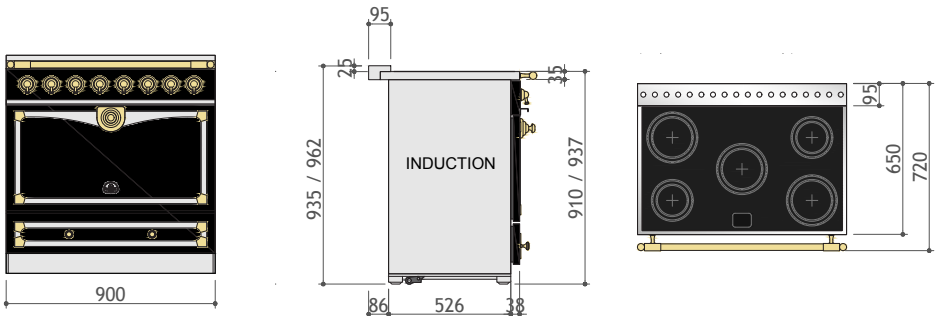

Albertine 90 Cooker