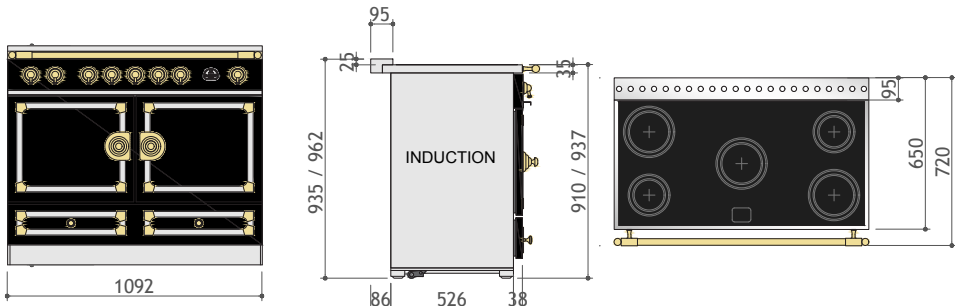

[^]Special order only. Please contact us for availability and lead time.

CornuFé 110 Cooker

PRICELIST - ÉTOILÉ RANGE

PRODUCT CODE	COLOUR	TRIM	Retail Price (inc GST)
Albertine 90 Induction Cooker			
ALB90EIGR/BN	Graphite	Polished Brass S/ Steel	\$24,975
ALB90EIGR/N	Graphite	Brushed Nickel S/ Steel	
ALB90EIGR/C	Graphite	Polished Chrome S/ Steel	
ALB90EIMD/BN	Morning Dew	Polished Brass S/ Steel	
ALB90EIMD/N	Morning Dew	Brushed Nickel S/ Steel	
ALB90EIMD/C	Morning Dew	Polished Chrome S/ Steel	
ALB90EIOC/BN	Ocean	Polished Brass S/ Steel	
ALB90EIOC/N	Ocean	Brushed Nickel S/ Steel	
ALB90EIOC/C	Ocean	Polished Chrome S/ Steel	
ALB90EIWS/BN	Winter Sky	Polished Brass S/ Steel	
ALB90EIWS/N	Winter Sky	Brushed Nickel S/ Steel	
ALB90EIWS/C	Winter Sky	Polished Chrome S/ Steel	