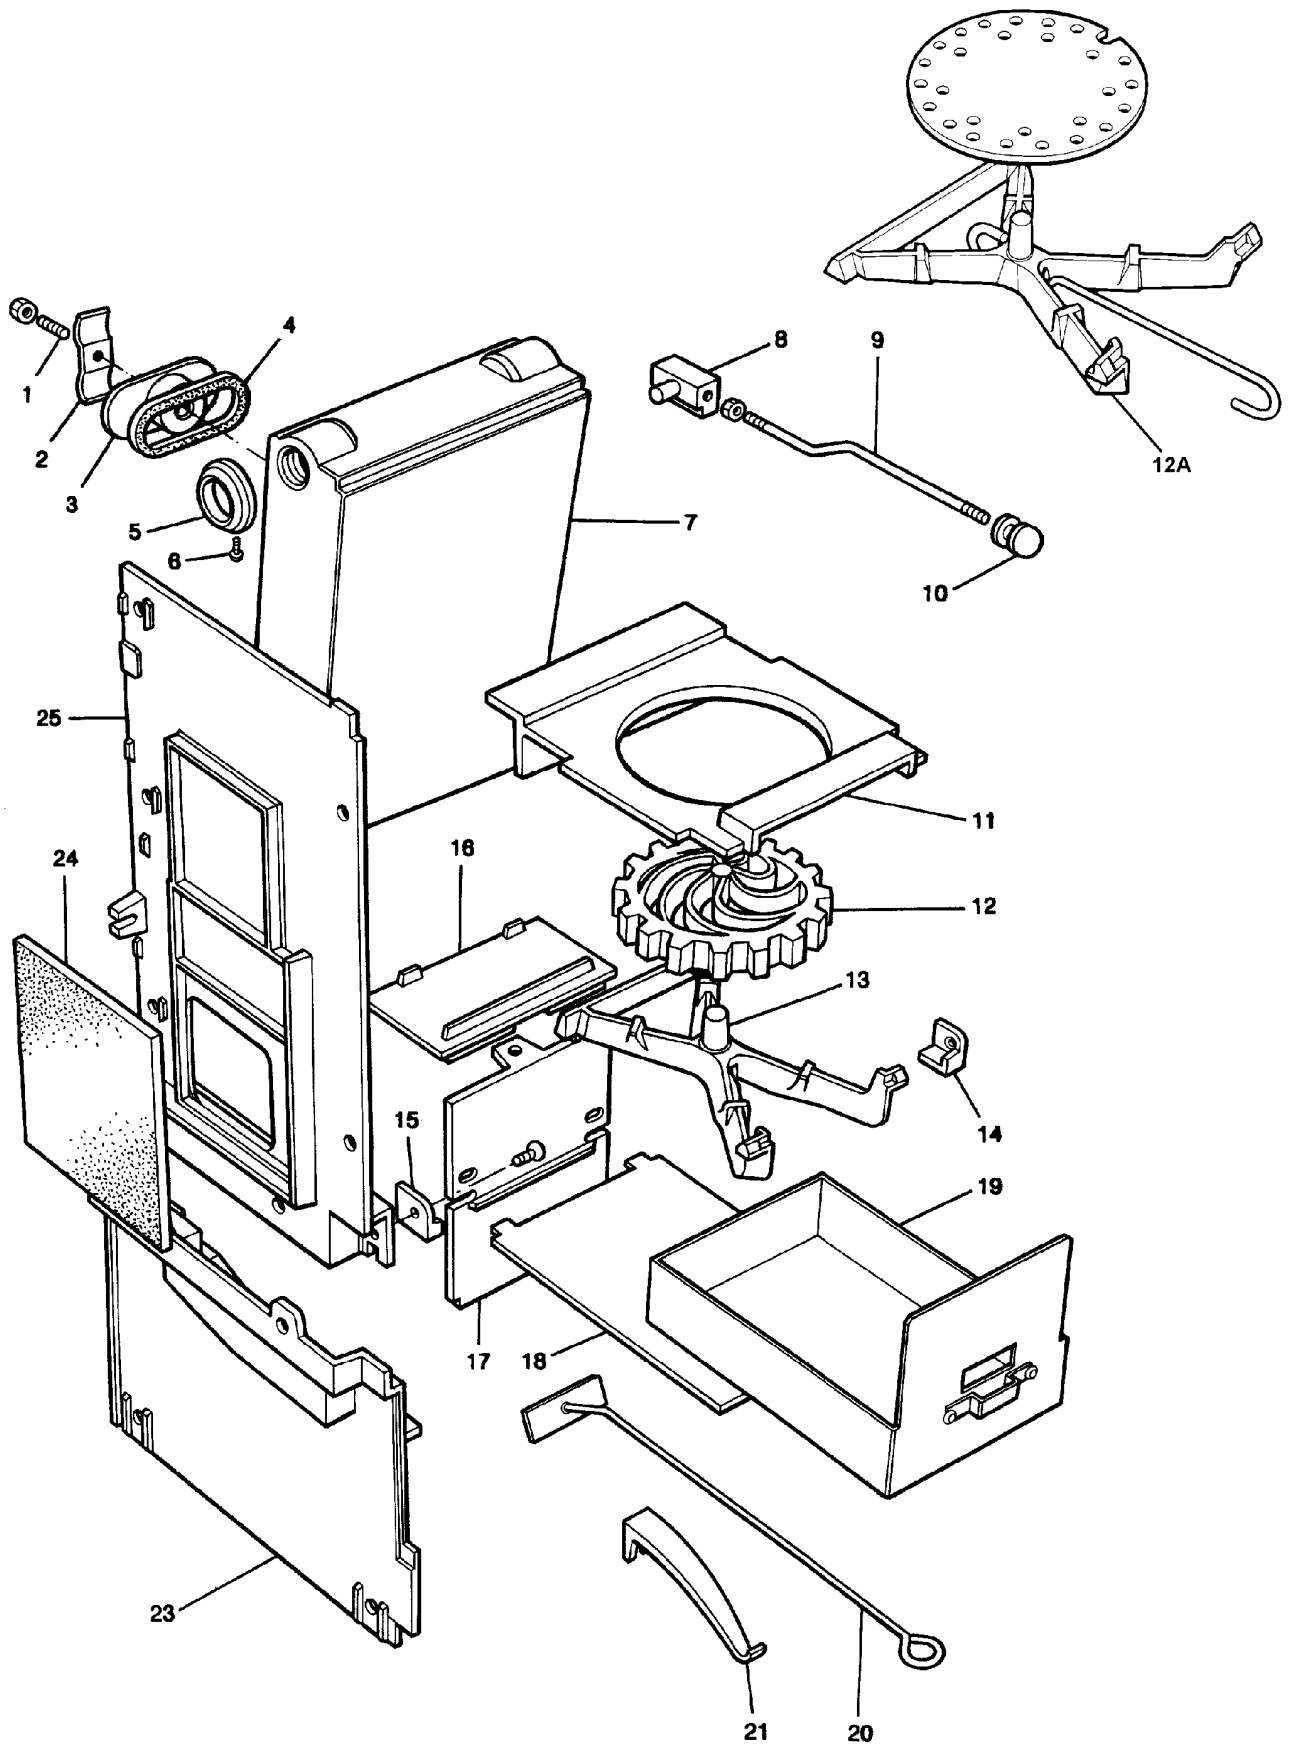

**RAYBURN 200SFW/212SFW COOKER
BOILER, ASHPIT**

MARCH 2006

ITEM No.	CAT No.	DESCRIPTION	PRODUCT CODE
1	R5021	ALLTHREAD M12 x 40mm M5	KSTD50631
2	A2318	MUDLID BRIDGE PLATE	AS4M34780
3	R1774	MUDLID ONLY	RS5EMC2
4	R1720	GASKET - MUDLID	RS4M30410
5	R2070	FLOW & RETURN PIPE COLLARS (PAIR)	RS9M39PR
6		SCREW 3/16" BSW x 1/2" ROUNDHEAD	KRHD51499
7	R1983	BOILER 15" VE LINED C/W CONNECTOR RHO	RS9E89
8	R1824	RIDDLING BLOCK	RS5M148B-348B
9	R1748	RIDDLING ROD	RS4M41091
10	R1731	RIDDLING KNOB	RS4M34027
11	R1827	ASHPIT TOP PLATE	RS5M162B1
12	R1771	BOTTOMGRATE	RS5B146B1
12A	R2381	WOODGRATE	RS5B1-17752
13	R1820	BOTTOMGRATE FRAME	RS5M145B1
14	R1828	BOTTOMGRATE FRAME BRACKET RH	RS5M163B
15	R1829	BOTTOMGRATE FRAME BRACKET LH	RS5M164B
16	R1831	BOILER SUPPORT BASE PLATE	RS5M20
17	R1825	ASHPIT BACK PLATE	RS5M15
18	R1816	ASHPIT BOTTOM	RS5M14
19	R1596	ASHPAN	RS1M90040
20	R1623	RAKER	RS2V40573
21	R1900	ASHPAN LIFTING TOOL	RS5M61B
23	R1817	ASHPIT LH SIDE PLATE	RS5M143B
24	R1022	PAD - BARLAN	JPAD35398
25	R1818	F/B LH SIDE PLATE	RS5M144B

**RAYBURN 200SFW/212SFW COOKER
BOILER, ASHPIT**