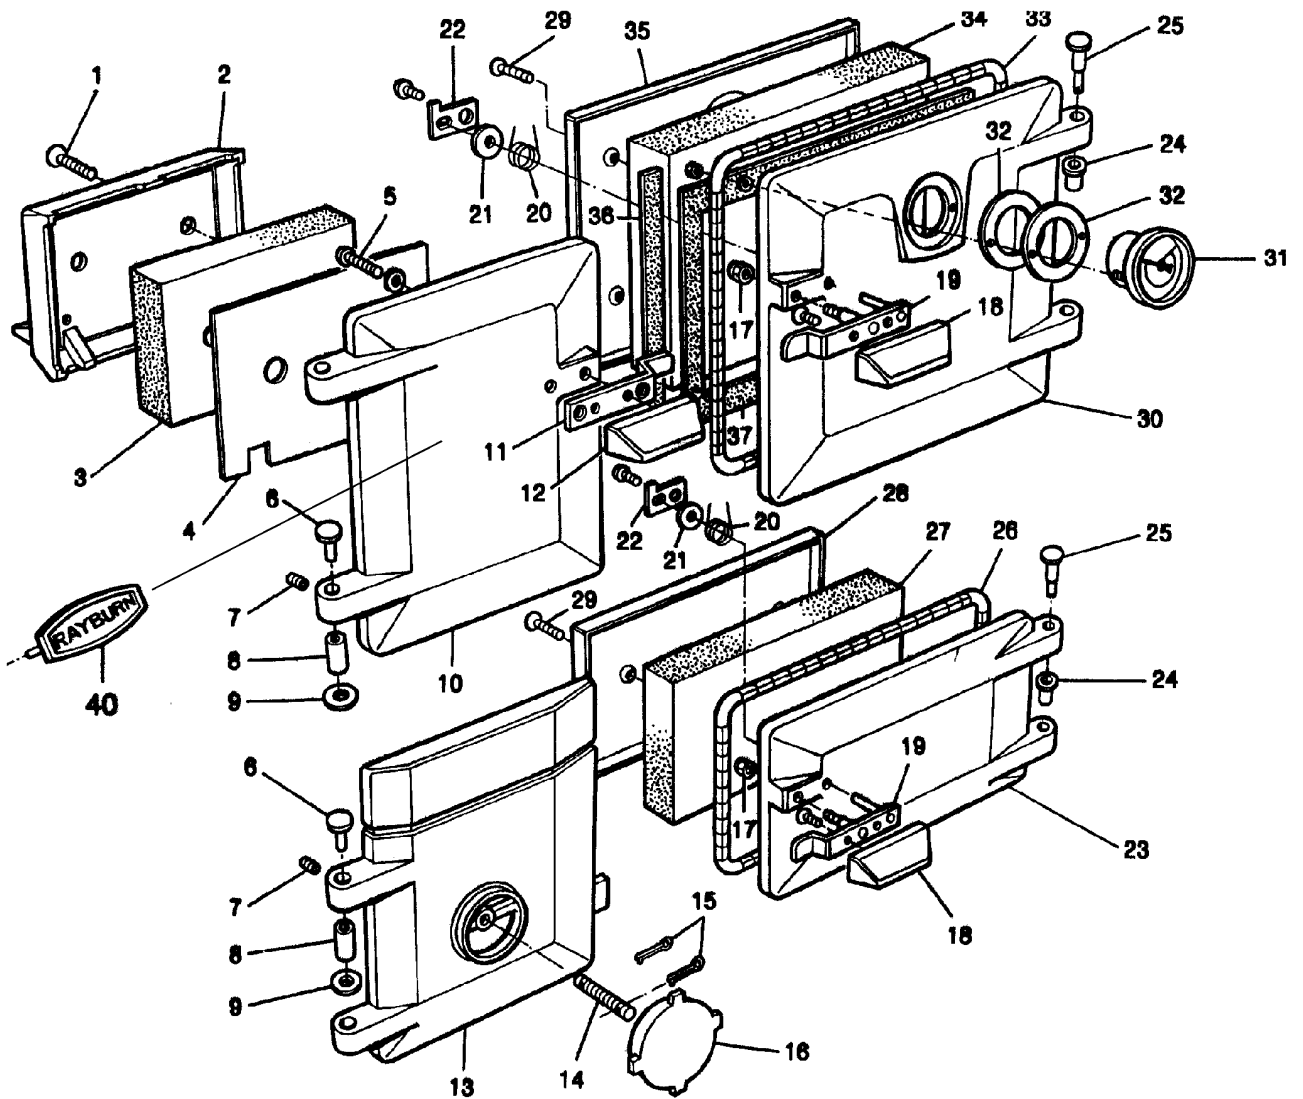

**RAYBURN
200SFW/212SFW
COOKER**

***SPARE PARTS
MANUAL***

RAYBURN 200SFV/212SFV COOKER
TOP/BOTTOM OVEN DOORS, FIREDOOR & ASHPIT DOOR ASSEMBLIES

JULY 2009

ITEM No.	CAT No.	DESCRIPTION	PRODUCT CODE
1		SCREW 5/16" BSW x 1 1/4 C/SNK HEAD	KCSK49900
2	R4829	FIREDOOR PROTECTION PLATE	RS5M22A
3		ROCKWOOL	
4	R1028	FIREDOOR HEAT SHIELD	JPAD37340
5		SCREW M5 x 25 LG HEX HD	KHEX50934
6	R4720	DOOR HINGE BUTTON - UP TO M06-051	RS4M301095
7	A2583	M6 x 6mm PATCHED PIN CUP PNT SKT GRUB	KGRB500437
8		HINGE PIN - UP TO M06-051	RS4M301104
8A	R2633	HINGE PIN - FROM M06-051	RO4M340227
9		WASHER NYLON 8 x 16 x 1mm	KWSR53500
10		FIREBOX DOOR - FROM NP05-027	RS5E300142
10A		FIREBOX DOOR - UP TO M05-144	RS5E300084
10B	R3594	FIREDOOR ASSY COMPLETE - UP TO M05-144	RS9M300084-212S
10C	R5291	FIREDOOR ASSY COMPLETE - POST M05-144	RS9M997167
11	R6481	CATCH PLATE - UP TO M05-144	RS4M301096P
12	R2061	DOOR HANDLE C/W SCREWS	RS9M31530COMP
13		ASHPIT DOOR	
13A	R3595	ASHPIT DOOR COMPLETE	RS9M300086-212S
14		SEE ITEM 16	
15		SEE ITEM 16	
16	R2084	SPIN V/V C/W FIXINGS	RS9M43460-COMP
17	R3417	M8 SELF LOCKING NUT	KNUT500327
18	R2636	DOOR HANDLE CATCH ASSY	RO9M340181COMP
19		INCLUDED IN ITEM 18	
20		SPRING DOOR CATCH (INCL. IN ITEM 18)	RO4M340297
21		WASHER M8 x 12 (INCL. IN ITEM 18)	KWSR53400
22		BRACKET DOOR STOP CATCH (INCL. IN ITEM 18)	RO4M340349
23	R2591	SIMMERING OVEN DOOR COMPLETE	RO9M340325COMP
24	R2759	BUSH - DOOR HINGE	RO4M340226
25	R2633	HINGE PIN	RO4M340227
26	R2641	SEAL - BOTTOM OVEN DOOR	JMAR340256
27	R2975	PAD INSULATION - SIMMERING OVEN DOOR	JPAD340466
28	R2974	BOTTOM OVEN DOOR LINING PANEL	RG2M313313
29		M6 x 25 LG C/SNK HEAD SCREW	KCSK500302
30	R3593	TOP OVEN DOOR COMPLETE	RO9M340138-355
31	R2432	THERMODIAL	RS4T301075
32	R1147	THERMODIAL SEALING RING	RG4M30412
33	R2642	SEAL TOP OVEN	JMAR340255
34	R2986	INSULATION PAD	JPAD340465
35	R2985	TOP OVEN DOOR LINING	RO2M313325
36	R2642	TAPE - DOOR	JMAR340255
37		GASKET - TOP OVEN DOOR	JGSG341290
38	R5290	BADGE - FROM NP05-26/27	RO4M343291