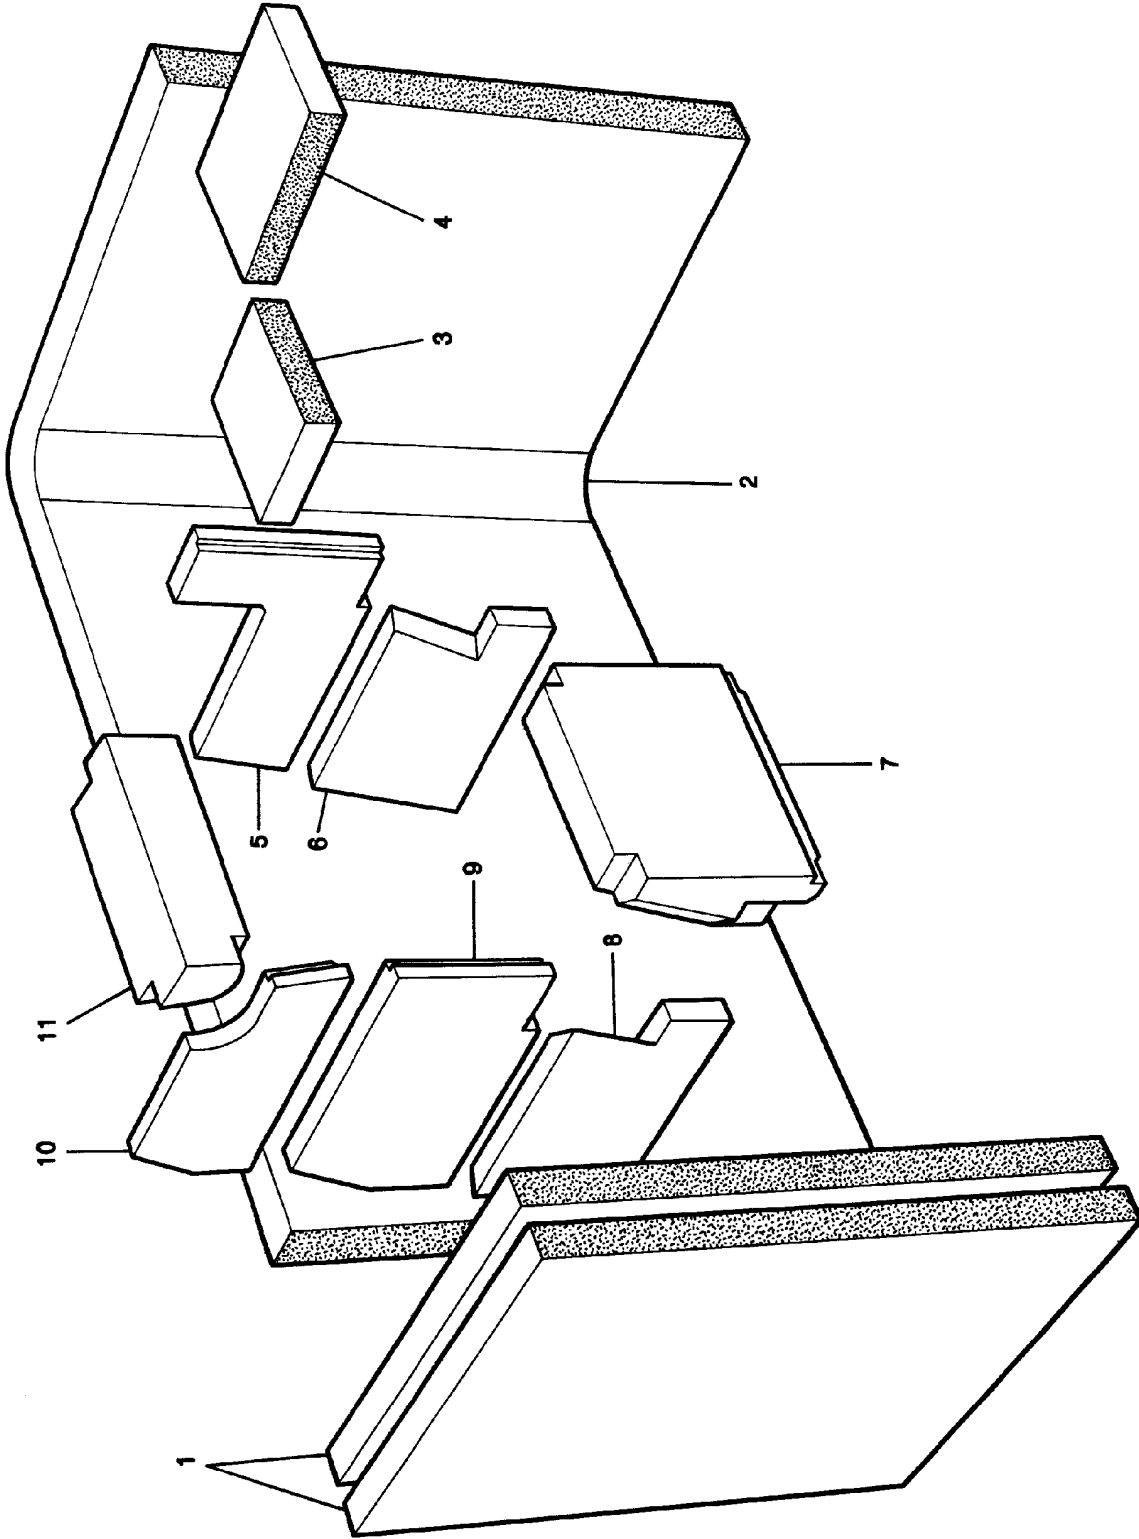

**RAYBURN 200SFW/212SFW COOKER
INSULATION AND FIREBRICKS**

OCTOBER 2003

ITEM No.	CAT No.	DESCRIPTION	PRODUCT CODE
1 TO 4	R4505	INSULATION PACK (INCL ITEMS 1, 2, 3 & 4)	MRWF300091
5	R1661	TOP RH SIDE FIREBRICK	RS4F300002
6	R1659	BOTTOM RH SIDE FIREBRICK	RS4F300000
7	R1660	FIREBRICK - BOTTOM FRONT	RS4F300001
8	R1663	FIREBRICK - BOTTOM LH SIDE	RS4F300004
9	R1664	FIREBRICK - MID LH SIDE	RS4F300005
10	R1665	FIREBRICK - TOP LH SIDE	RS4F300007
11	R1666	FIREBRICK - TOP FRONT	RS4F300009
12	R1662	FIREBRICK - TOP BACK (NOT SHOWN)	RS4F300003

**RAYBURN 200SFW/212SFW COOKER
INSULATION & FIREBRICKS**