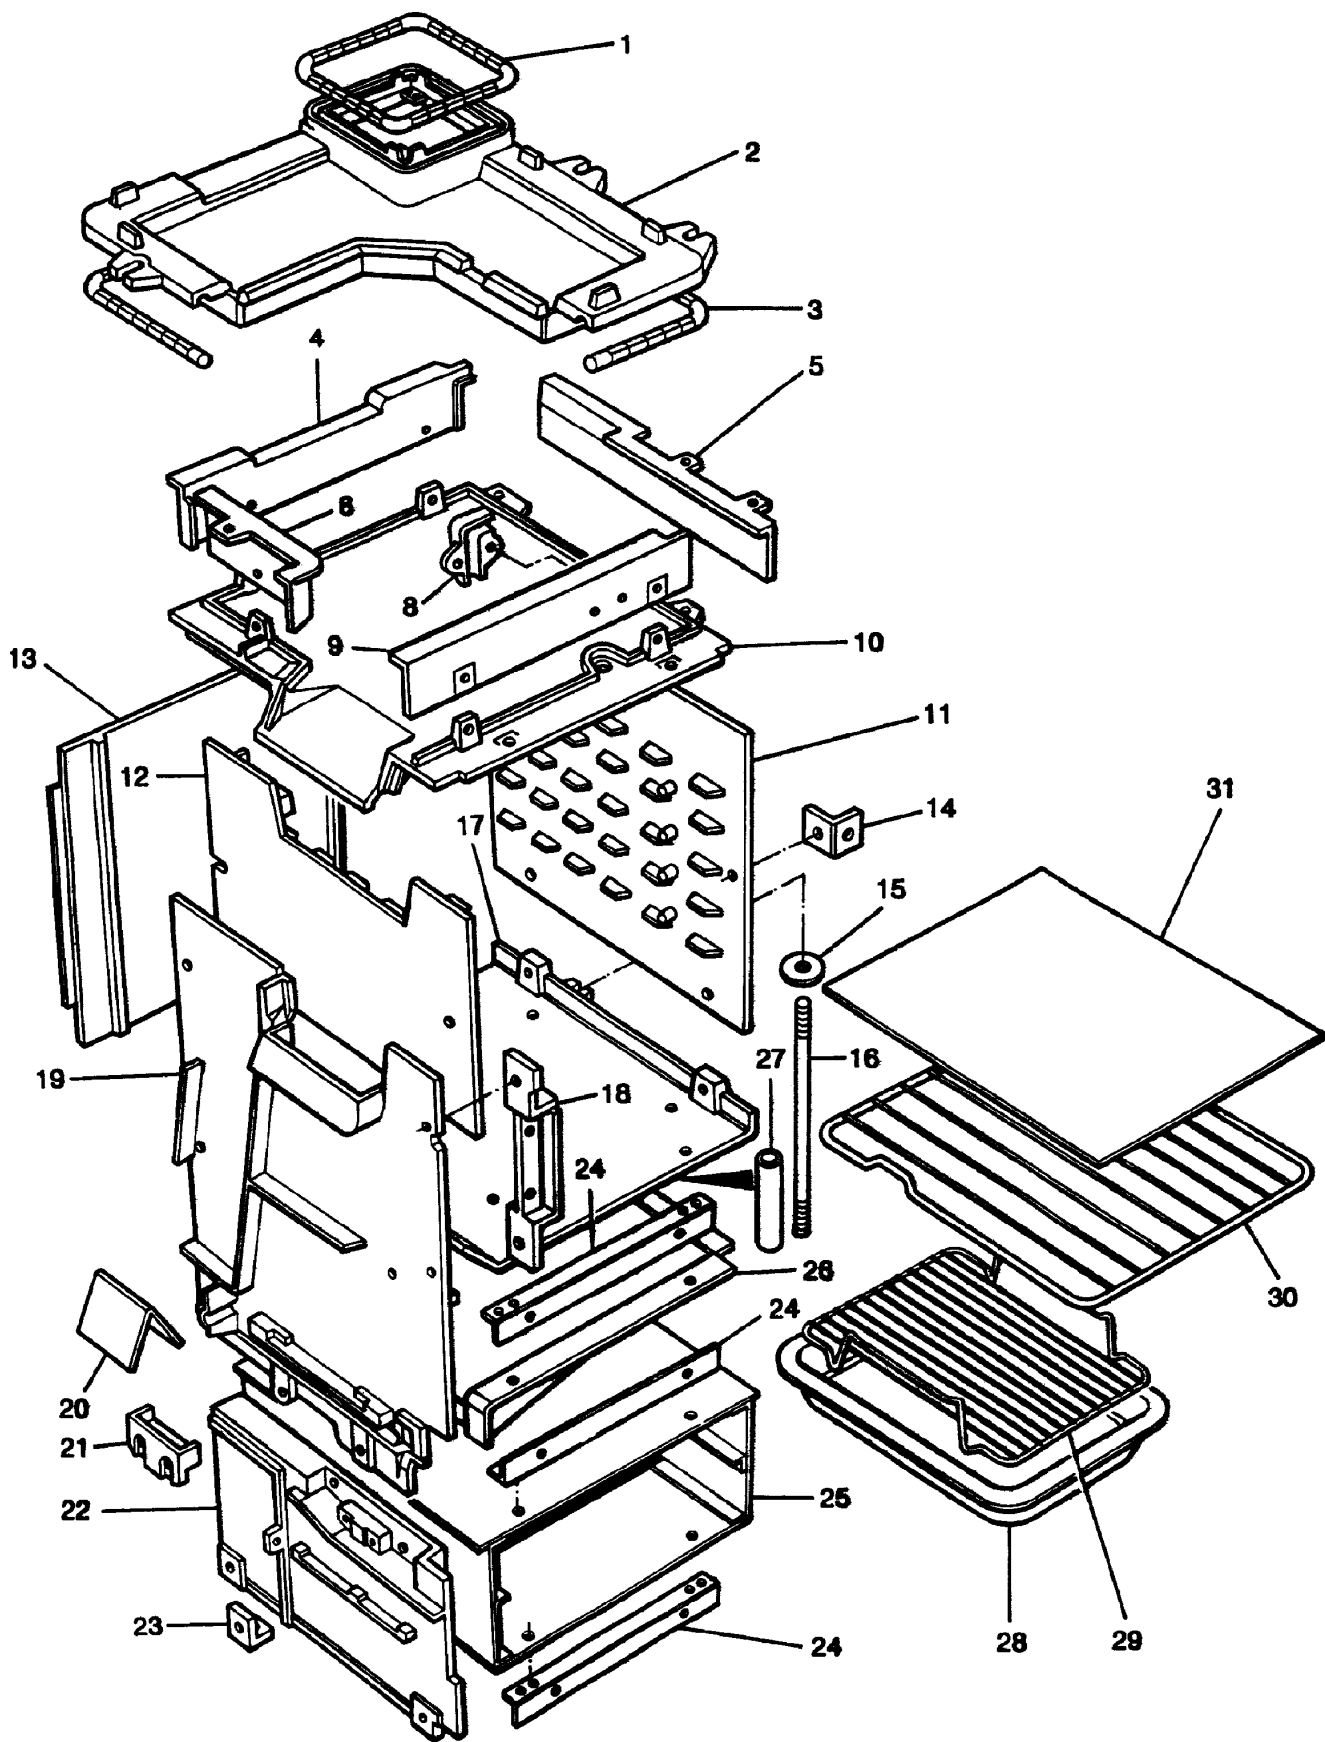

**RAYBURN 200SFW/212SFW COOKER   NOVEMBER 2007
HOB PROTRCTOR PLATE, TOP, & WARMING OVEN**

ITEM No.	CAT No.	DESCRIPTION	PRODUCT CODE
1		ROPE	
2	R1806	HOB PROTECTOR PLATE	RS5M0-19753
3		ROPE	
4	R1868	OVEN TOP BACK FLUE PLATE	RS5M31B1
5	R1844	OVEN TOP RH FLUE PLATE	RS5M28B
6	R1845	OVEN TOP LH FLUE PLATE	RS5M29B
8	R5219	RH TOP OVEN VENT	RS5O103
9	R2672	FRONT FLUE FEATHER	RS5M300017
10	R1914	OVEN TOP PLATE	RS5O6B-RH
11		OVEN RH FIXED SIDE PLATE	RS507-RH
12	R4128	OVEN LH REMOVABLE SIDE PLATE	RG5M341249
13	R3853	OVEN BACK PLATE	RO5M342031
14	R2793	TOP OVEN SIDE FIXING BRACKET	RS2M93013
15		WASHER	
16	R1761	OVEN STAY ROD	RS4M44111
17	R2597	OVEN BOTTOM PLATE	RS5O300015
18	R2953	RH FIREBOX SIDE RETAINING BRACKET	RS5M301092
19	R2670	FIREBOX RH SIDE	RS5M300075
20	R2449	SUPPORT FOR WARMING OVEN	RS2M90115
21	R1822	RIDDLING BLOCK SUPPORT BRACKET	RS5M147B
22	R1906	ASHPIT RH SIDE PLATE	RS5O141B
23	R2690	BASE PLATE BRACKET	RG2M311231
23A		BASE PLATE BRACKET	RO2M323116
24	R2794	OVEN RETAINING BRACKET	RS2M301068
25	R4002	WARMING OVEN ASSEMBLY	RS1M301117
26	R2819	OVEN REFLECTOR DUCT ASSY	RG1M310012
27	R2701	WARMING OVEN VENT PIPE	RS2M91495
28	R4061	MEAT TIN	EMTY530219
29	R2571	GRILL RACK	RS4M311164
30	R2573	OVEN GRID SHELF	RS4M300070
31	R1618	OVEN SHELF	RO2M340757

**RAYBURN 200/SFW/212SFW COOKER
HOB PROTECTOR PLATE, TOP & WARMING PLATE**