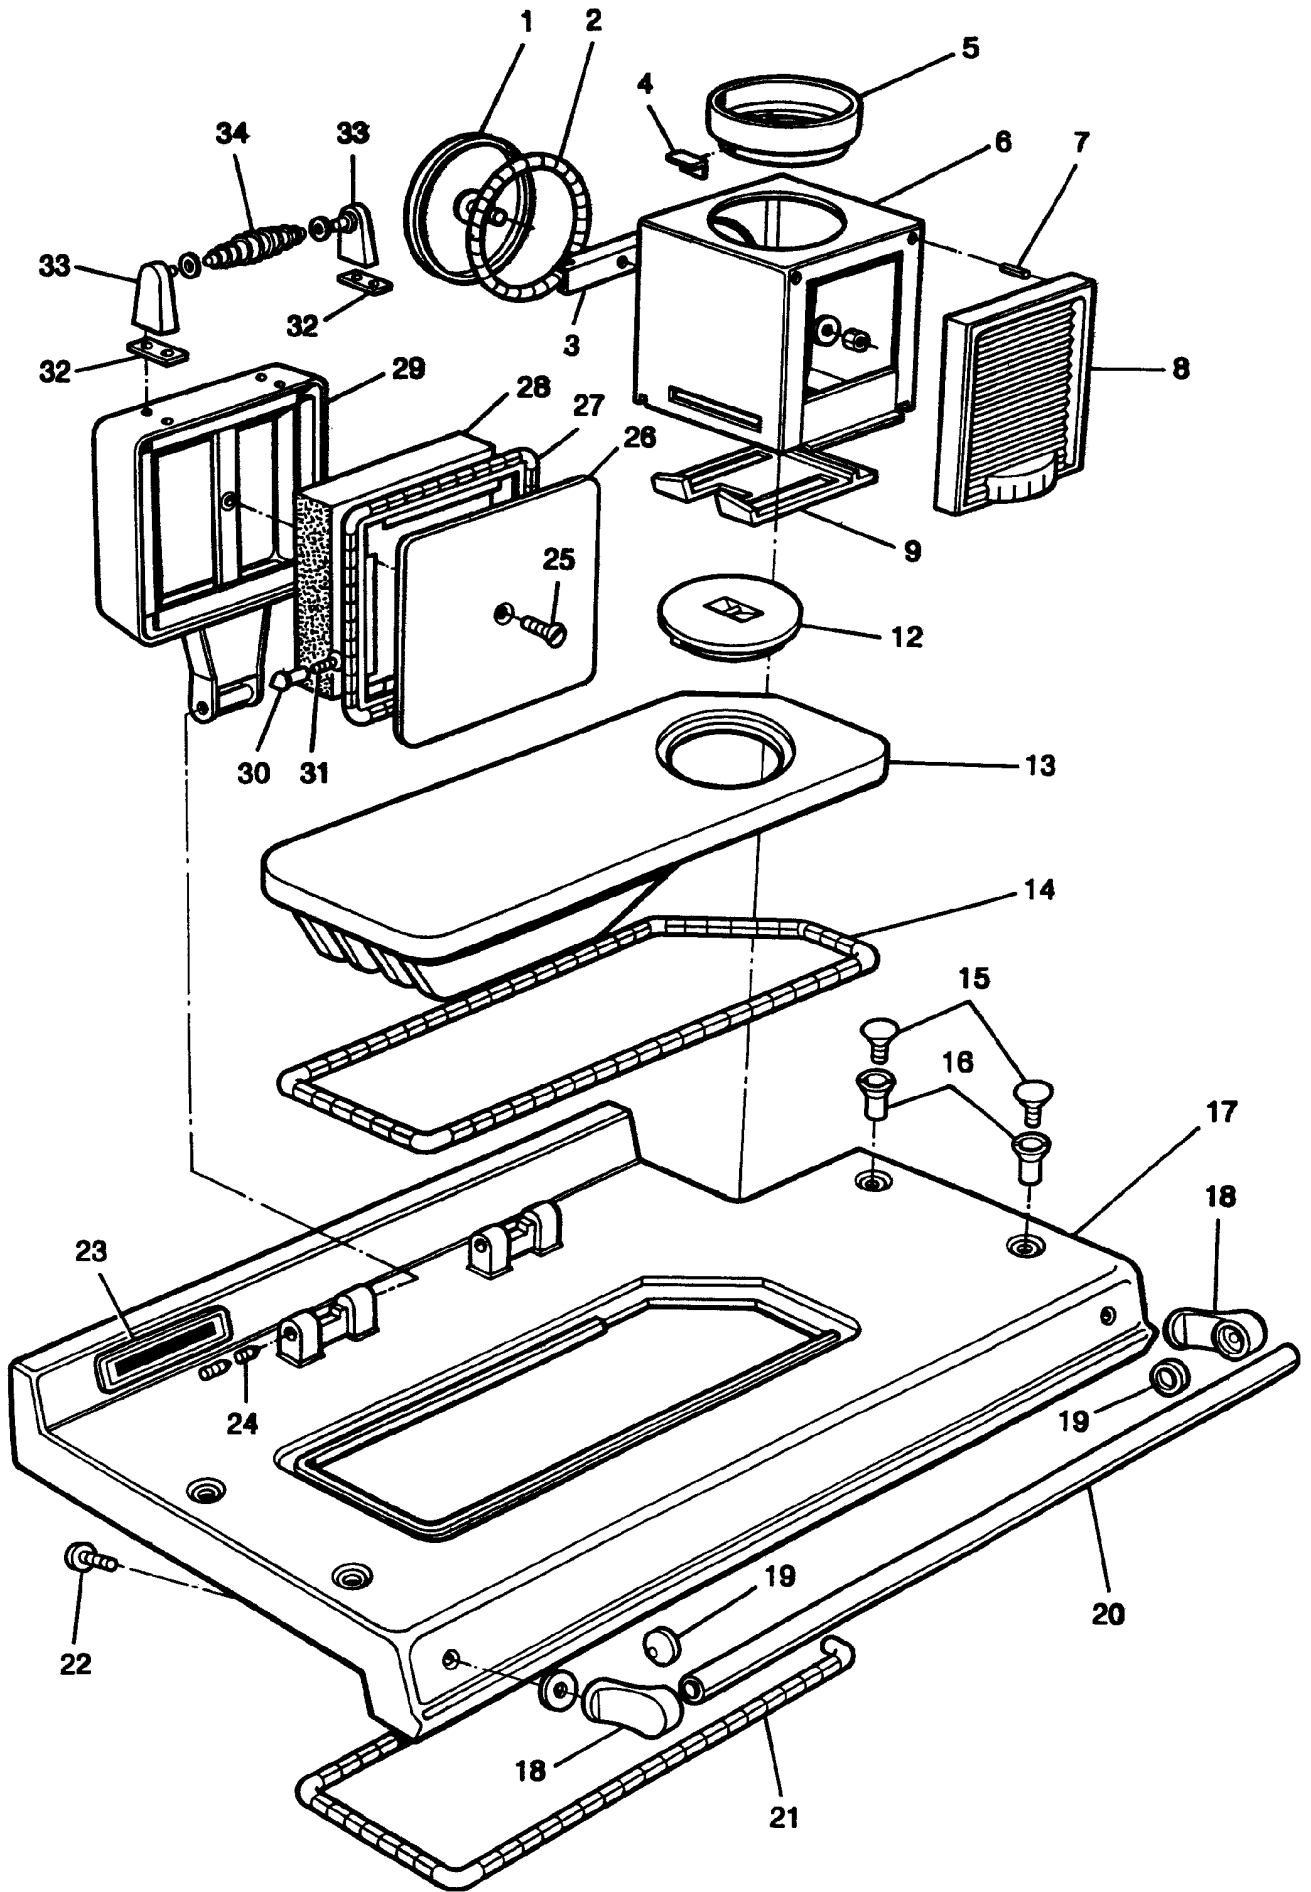

**RAYBURN 200SFW/212SFW COOKER - UP TO M04-039
HOB PLATE, INSULATING COVERS & FLUE CHAMBER**

**RAYBURN 200SF/212SF COOKER - FROM M04-039 NOVEMBER 2007
HOB PLATE, INSULATING COVERS & FLUE CHAMBER**

ITEM No.	CAT No.	DESCRIPTION	PRODUCT CODE
1	R1640	BLANKING PLATE	RS4E38766
2		ROPE SEAL	
3		BLANKING PLATE FIXING STRAP	RS2M302054
4	R2244	FLUE SOCKET FIXING BRACKET	RS2M91190
5	R1612	FLUE SOCKET	RS4M42676
6		FLUE CHAMBER ASSEMBLY	RS1E300107
7	H1723	PIN 3/16" x 1"	KCTR37850
8	R1785	FLUE CHAMBER DOOR	RS5E3-13344
9	R5173	STOP BRACKET	RS2M300115
10	R5153	DAMPER BLADE	RS5E300113
11	R1843	HOTPLATE PLUG	RS5M27-SP
12		HOTPLATE C/W PLUG	RS1M0-19779-27
13		ROPE T/SEAL No. 4	
14	R1713	CORNER STAY BUTTON	RS4M24420
15	R1066	CORNER STAY NUT	KNUT53090
16	R4530	HOBPLATE	RS5E300105
17	A2314	HANDRAIL BRACKET	AG4M210853
18	A2975	HANDRAIL END CAP	AG4M210660
19	R1724	HANDRAIL	RG4M312141
20		ROPE SEAL	
21	R3689	SCREW M8 x 16	KHEX500026
22	R5024	COOKER MODEL BADGE - UP TO NP05-026/27	RS4M300097
23	R4722	TAPPING PLATE	RO2M342370
24	R4562	HINGE GASKET	JGSG342369
25	R4563	HINGE	RO4M342364
26	R4980	HINGE GASKET TOP	JGSG242404
27	R4564	HINGE COVER	RO2M342387
28		SCREW 1/4" x 1 13/16" RSD CSK CP	KRCK50372
29	R1614	LINING PANEL	RO2E340773
30	R3457	SEAL INSULATING LID	JMAR340790
31	R4565	INSULATING COVER BASE	RO5E342348
32	R5167	STRAP-LID CENTRE FIXING	RO2M342362
33	R2767	PAD COVER INSULATION	JPAD340307
34	R4566	INSULATING COVER	RO2M342347
35	R4863	COIL HANDLE CUP - SET OF 4	RO9M340521SET4
36	R3028	COIL HANDLE	RO4M340522
38	R4567	INSULATING COVER ASSEMBLY	RG1M313527