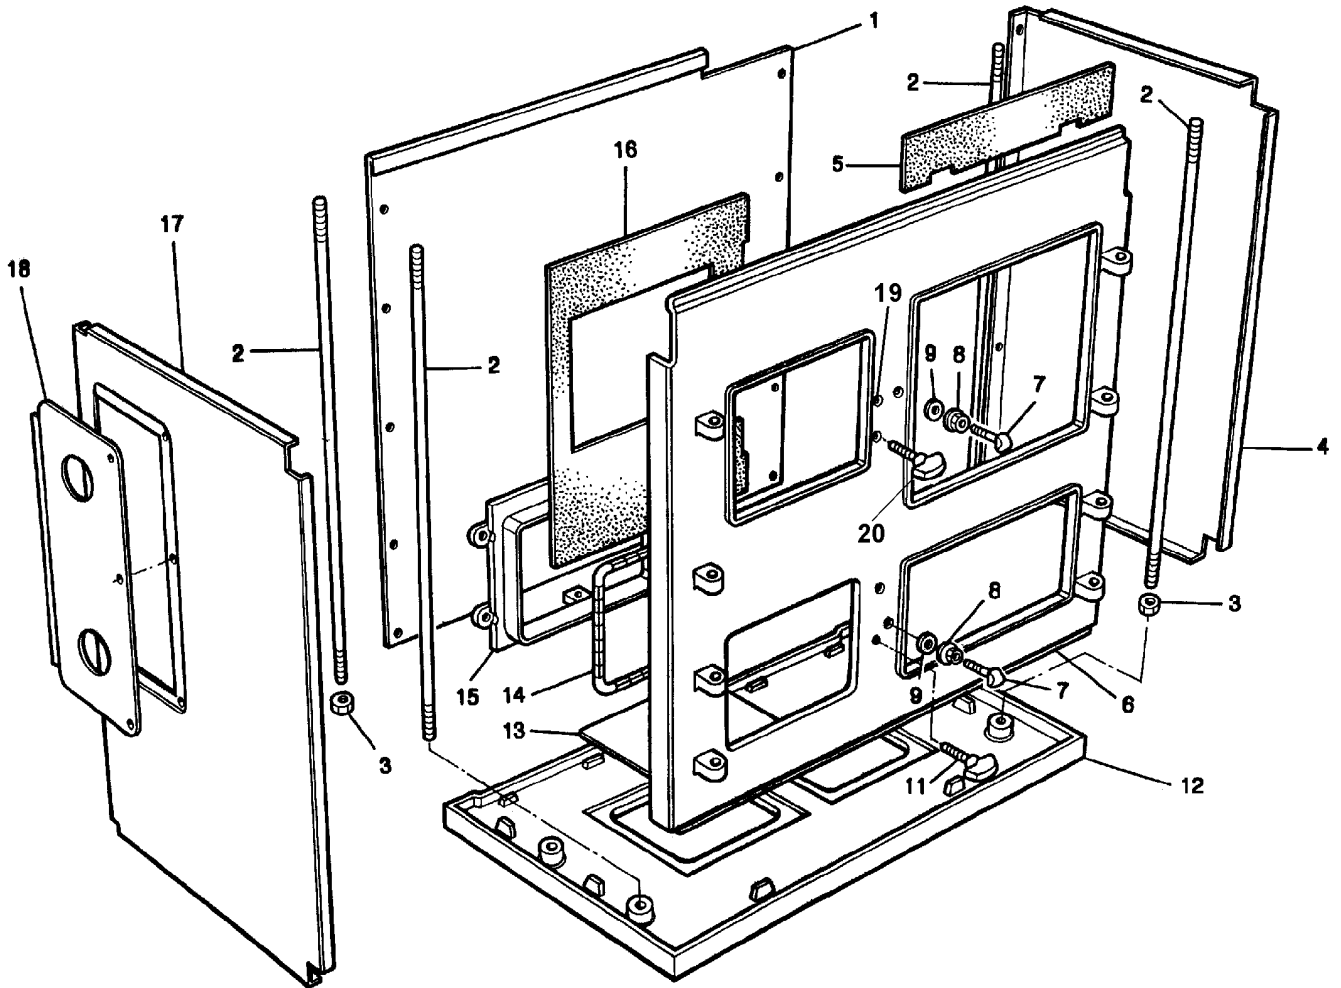

**RAYBURN 200SFW/212SFW COOKER
FRONT PLATE, BACK & SIDE PLATES, BASE PLATE**

JULY 2009

ITEM No.	CAT No.	DESCRIPTION	PRODUCT CODE
1	R5049	BACK PLATE	RS2M302055
2	R1760	CORNER STAY RODS	RS4M44080
3	R2309	LOCKNUT 3/8" BSW	KNUT52911
4	R1631	SIDE PLATE - RH	RS2V90005
5	R1021	TOP HEAT SHIELD	JPAD30770
6		FRONT PLATE - FROM M05-144	RS5E300137
6A		FRONT PLATE - UP TO M05-144	RS5E300073
6B	R3670	FRONT PLATE C/W DOORS	RS9M-FP-212S
7	R2679	DOOR KEEP C/W WASHER	RO9M340185COMP
8	R2754	M8 FLANGE NUT	KNUT500260
9		SEE ITEM 7	
11	R5029	ASHPIT DOOR CATCH	RS4M300116
12		BASE PLATE	RG5M310096
13	R2828	BASE PLATE - FILLER PIECE	RG2M310097
14		ROPE SEAL	
15	R2216	ASHPIT DOOR FRAME	RS5M2-190
16	R2272	FIREBOX HEAT SHIELD	JPAD302017
17	R2938	LH SIDE PLATE	RS2V300071
18	R1622	SIDEPLATE COVER PLATE (212 SFW)- BLR	RS2V38991
18A	R6478	SIDEPLATE COVER PLATE (200 SFW)	RS2V39032
19	R2679	DOOR KEEP C/W WASHER	RO9M340185COMP
20	R5029	ASHPIT DOOR CATCH	RS4M300116

**RAYBURN 200SFW/212SFW COOKER
FRONT PLATE, BACK & SIDE PLATE, BASE PLATE**