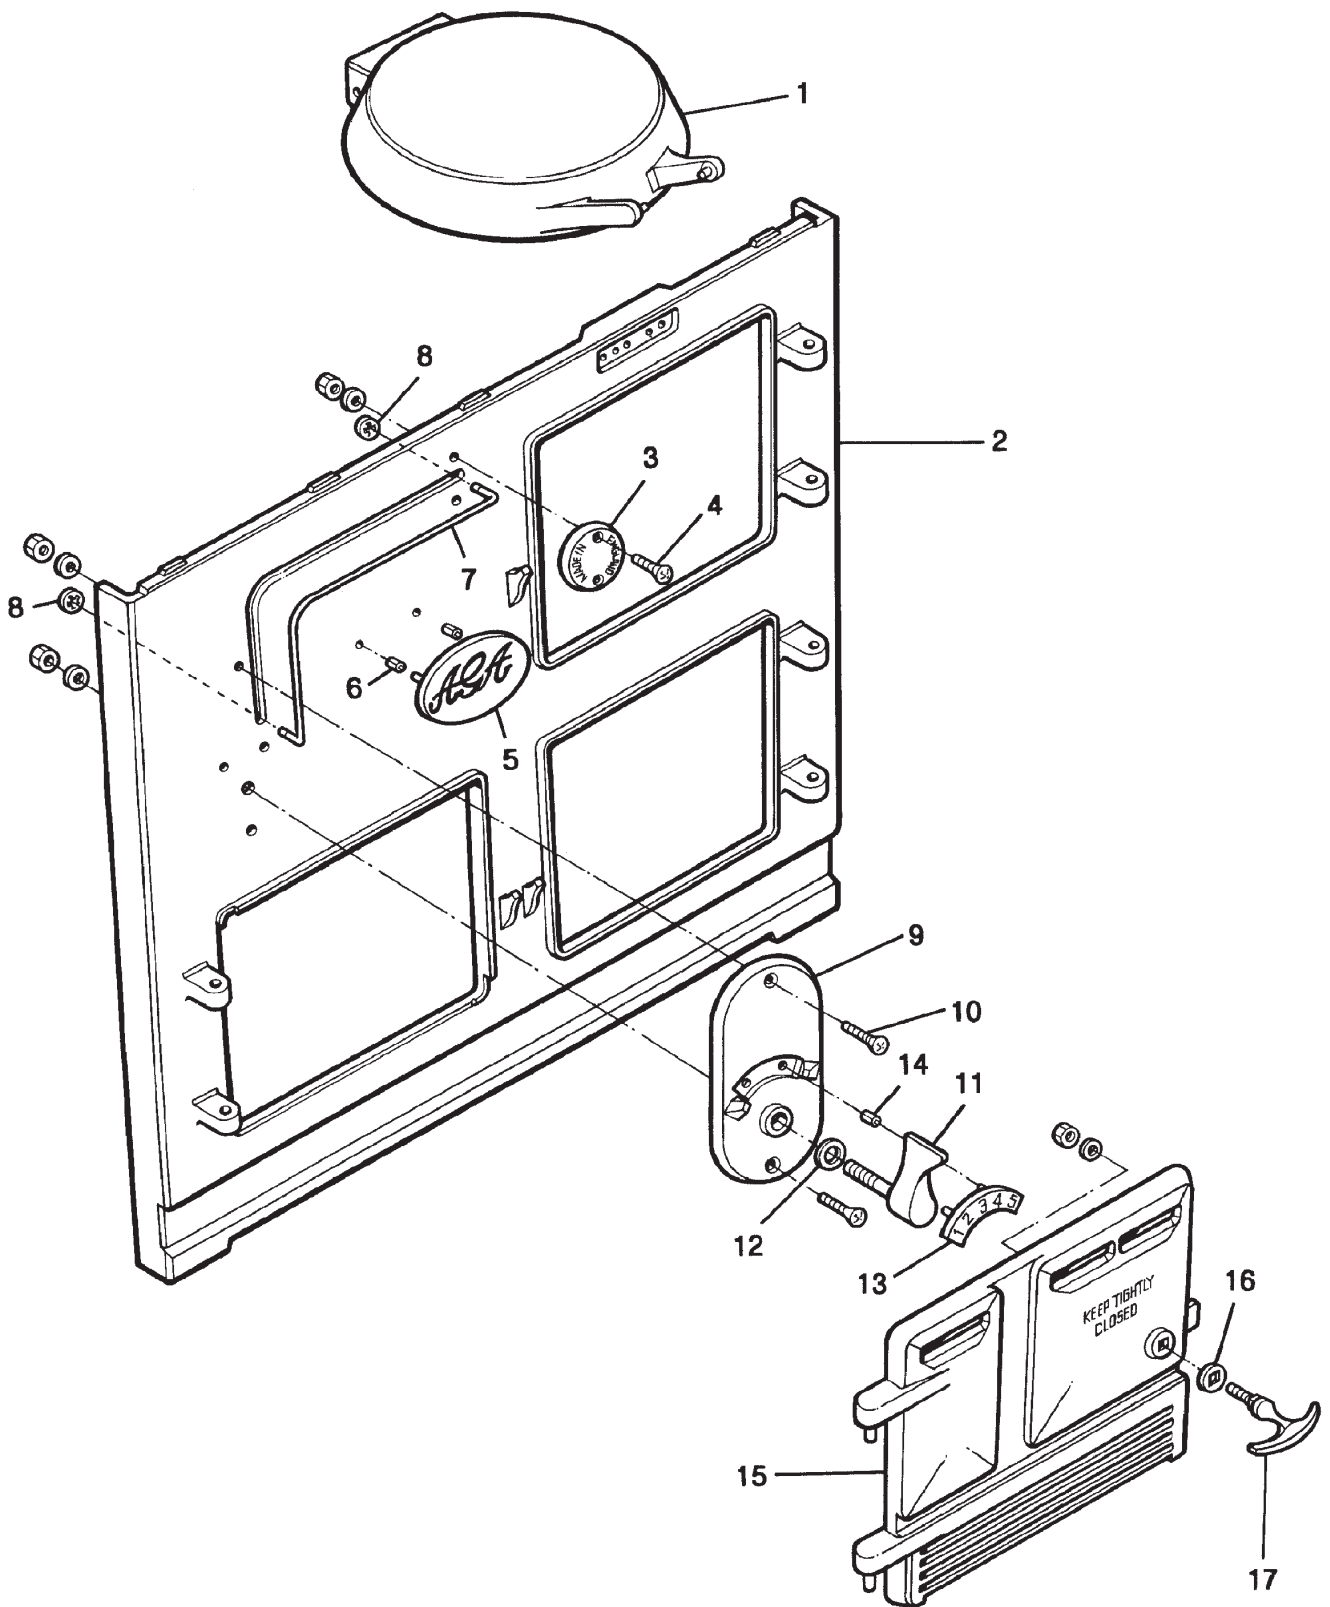

**AGA CLASSIC
SPECIAL EDITION**

***SPARE PARTS
MANUAL***

AGA CLASSIC SPECIAL EDITION

ITEM No.	CAT No.	DESCRIPTION	PRODUCT CODE
1	A4639	DOME INSULATION ASSY	AG1M211765
2	A3791	FRONT PLATE 'CLASSIC'	AG1M211333
3	A3797	THERMOSTAT DISC PLATE	AG4M210958
4	A3889	C/SNK DOME HD SCREW	KRCK500446
5	A3798	AGA BADGE	AG4M210990
6	A1567	FIXING CLIPS (FOR ITEM 5)	AO9M38850PR
7	A3799	PHIAL STAT	AG4M210965
8	A4106	PUSH-ON FIX	KWSR500449
9	A3801	THERMOSTAT PLATE	AG5E210943
10	A3889	C/SNK DOME HEAD SCREW	KCRK500446
11	NCA	THERMOSTAT CONTROL KNOB	AG4M210946
12	NCA	NYLON WASHER	KWSR500448
13	A3803	INDICATOR PLATE	AG4M210976
14	A1567	FIXING CLIPS (FOR ITEM 13)	AO9M38850PR
15	A3804	BURNER DOOR 'CLASSIC'	AG5E210941
16	NCA	NYLON WASHER	KWSR500450
17	A3805	BURNER DOOR HANDLE	AG4M211537